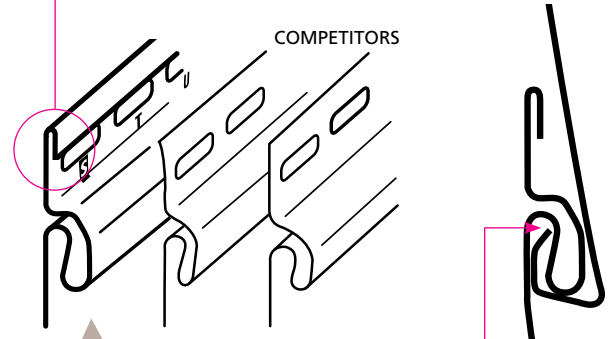

## RigidForm™ Technology

RigidForm 135 (rolled-over nail hem) technology stiffens siding for a straighter-on-the-wall appearance and has been tested\* to withstand wind load pressures up to 135 mph.

\* Wind load rating per VSI wind speed calculation guidelines.