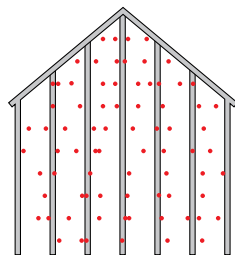

Possible outcome without STUDfinder